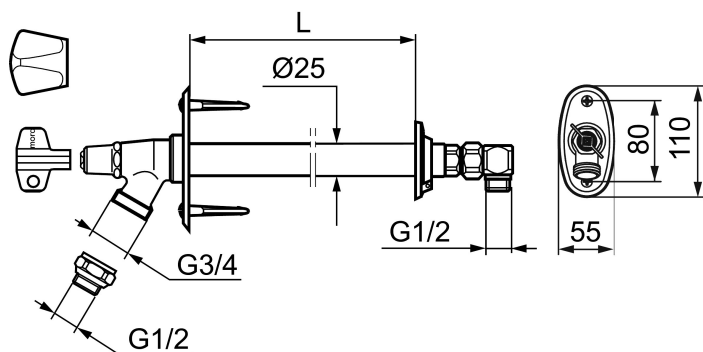

Uniqe characteristics

Backflow protection unit type **HD**

MORA GARDEN II

With Mora Garden II, you always have access to water in your garden. This garden tap is operationally reliable and easy to install. After you've turned off the water and removed the hose with its connection, Mora Garden II is automatically emptied of any remaining water. This protects it from freezing.

Article number: 400536

Description: For wall thickness max. 300 mm

- With frost-proof positioned backflow prevention device, incl. non return valve
- Key and metal handle included
- Sliding wall plate for adjustment to wall thickness, or projection
- Approved backflow prevention device, EN-Standard EN 1717